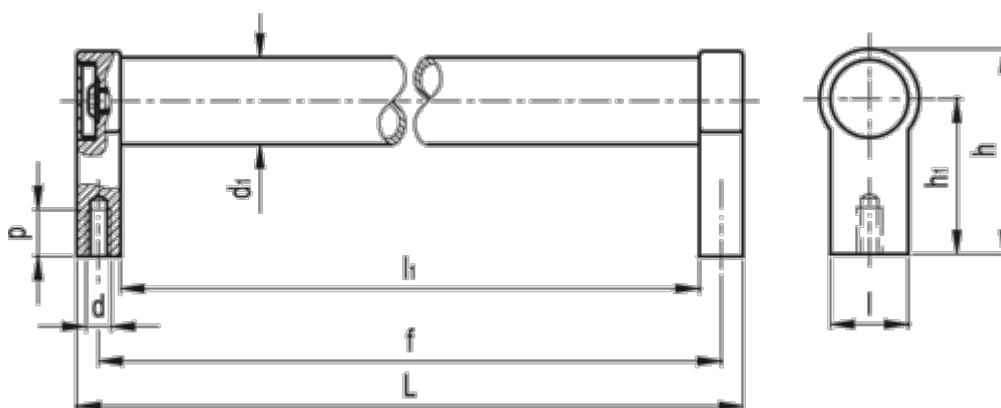

Data Sheet

Article number: 20568200200

Description: E+G Tubular handle GN333.1-20-200-A-SW
A Mounting from back

Measures

$d = M6$

$d_1 = 20$

$f = 200$

$h = 54$

$h_1 = 42$

$L = 212$

$l_1 = 188$

$p = 12$